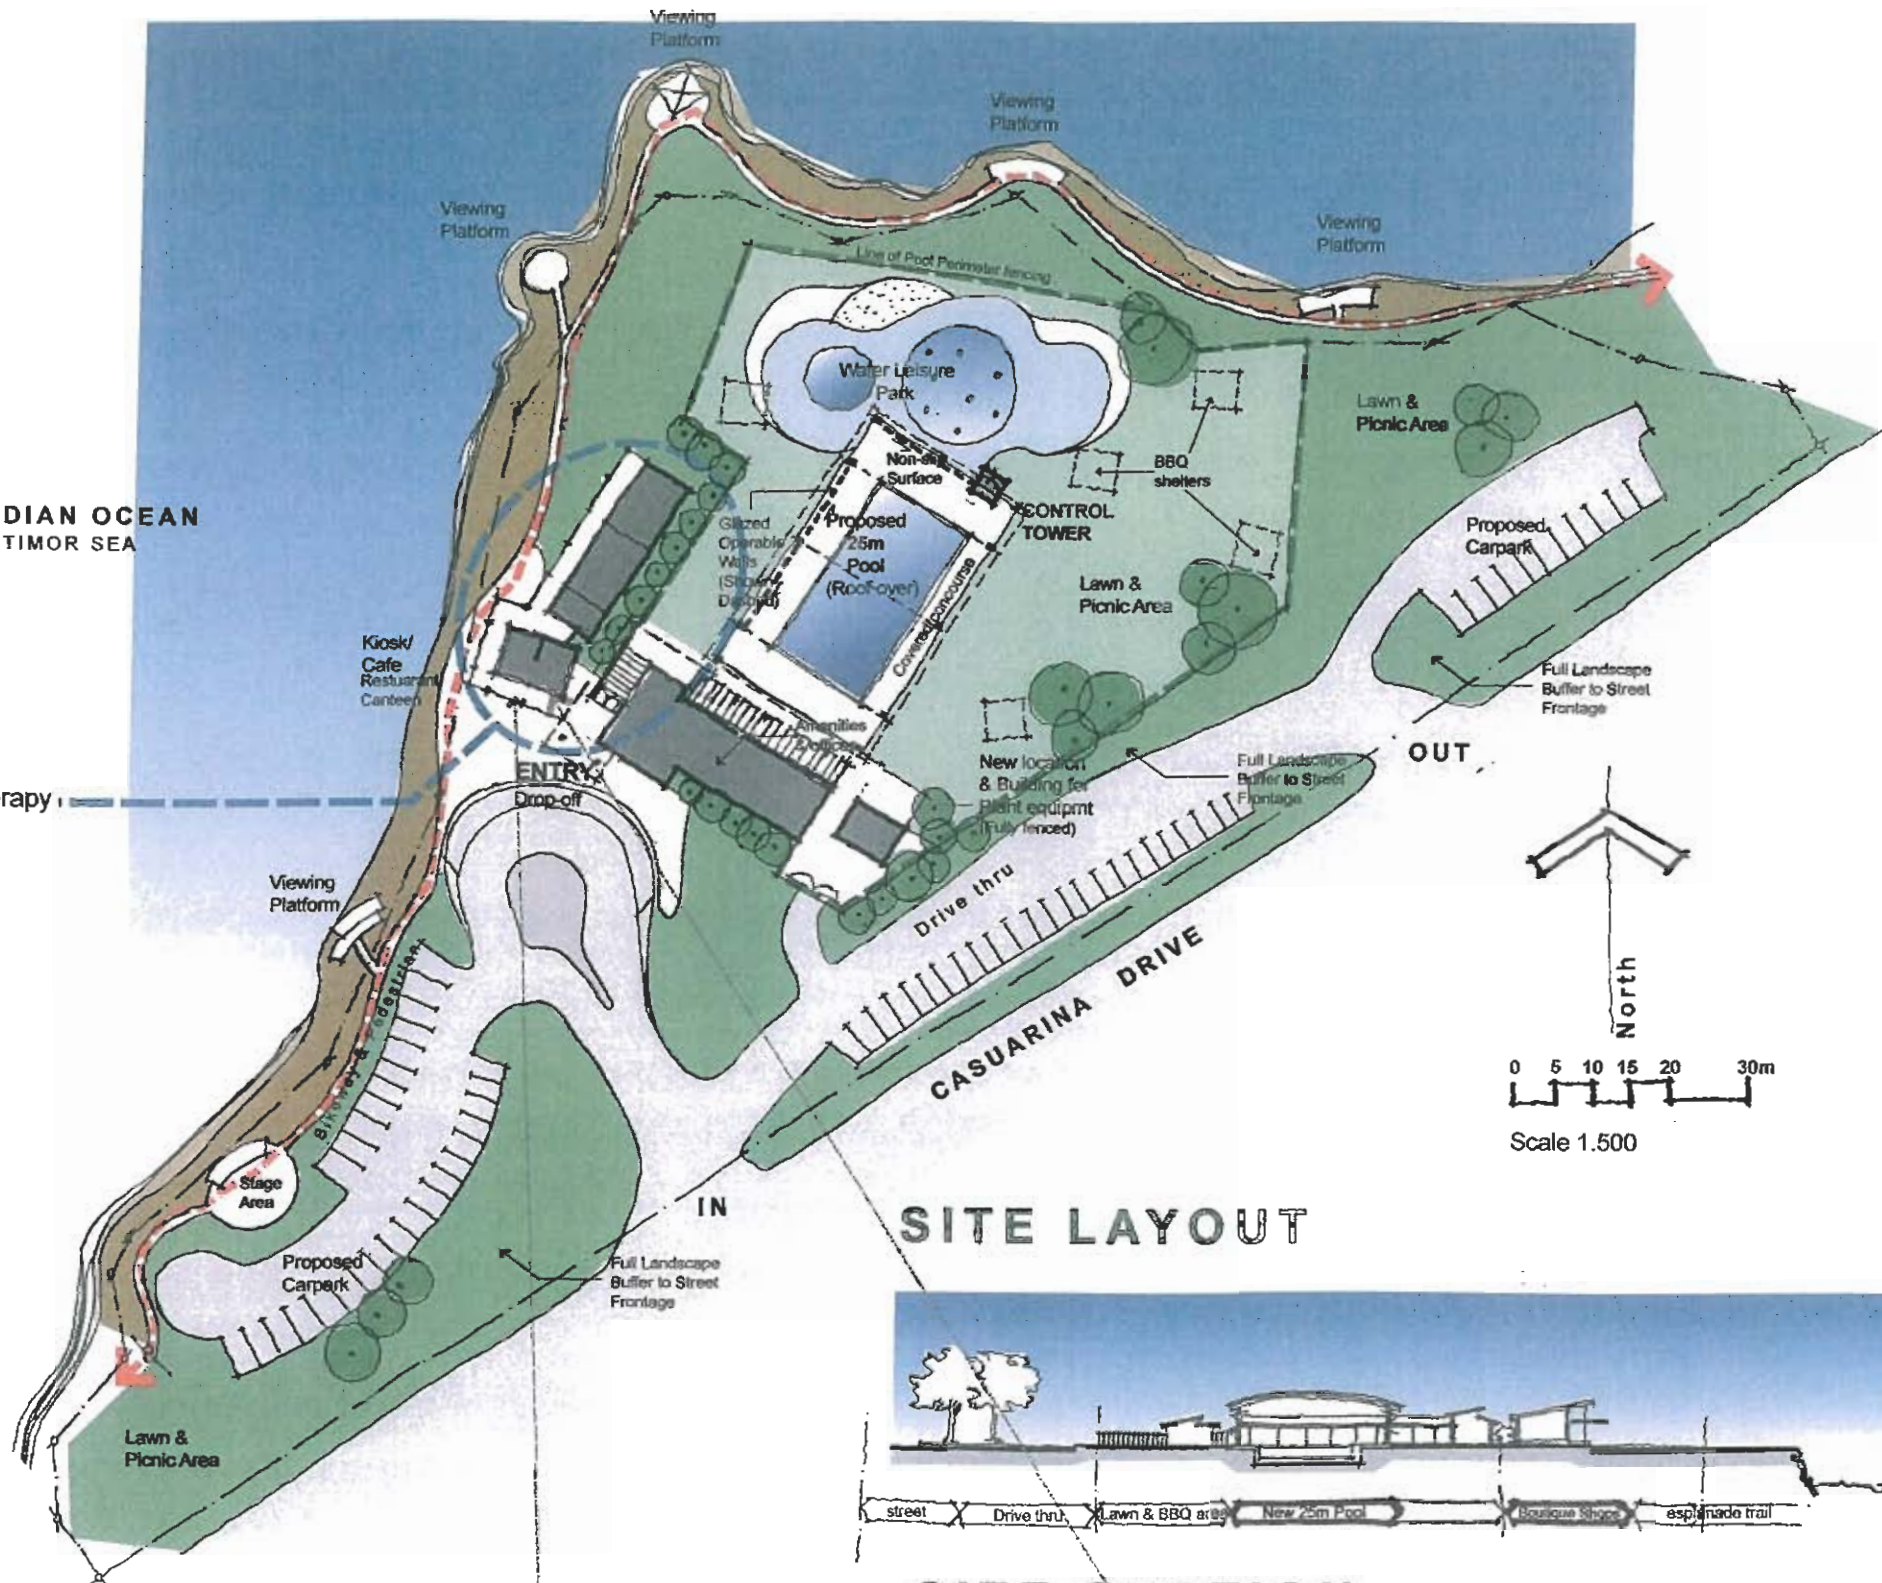

INDIAN OCEAN
TIMOR SEA

BEAGLE GULF

Boutique Retail / Hydrotherapy

SITE LAYOUT